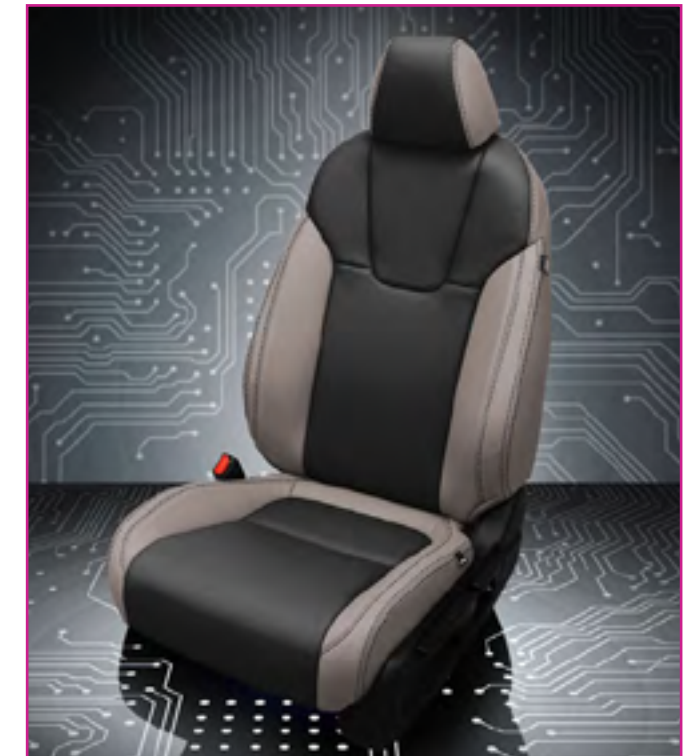

VIS CODE: K1697-106
Dove Grey wrap, Black center, Black contrast all stitch