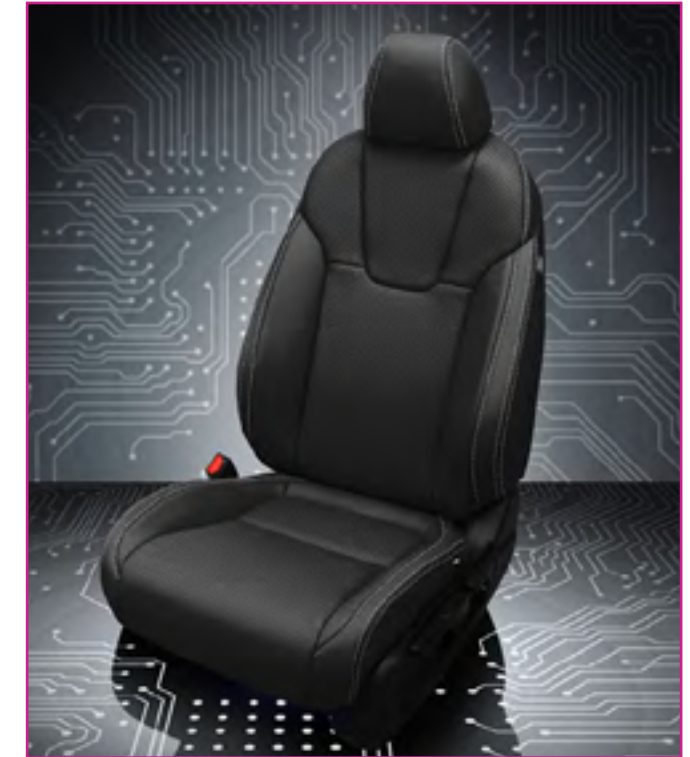

VIS CODE: F1287-100
Black wrap, perf body, Silver contrast all stitch