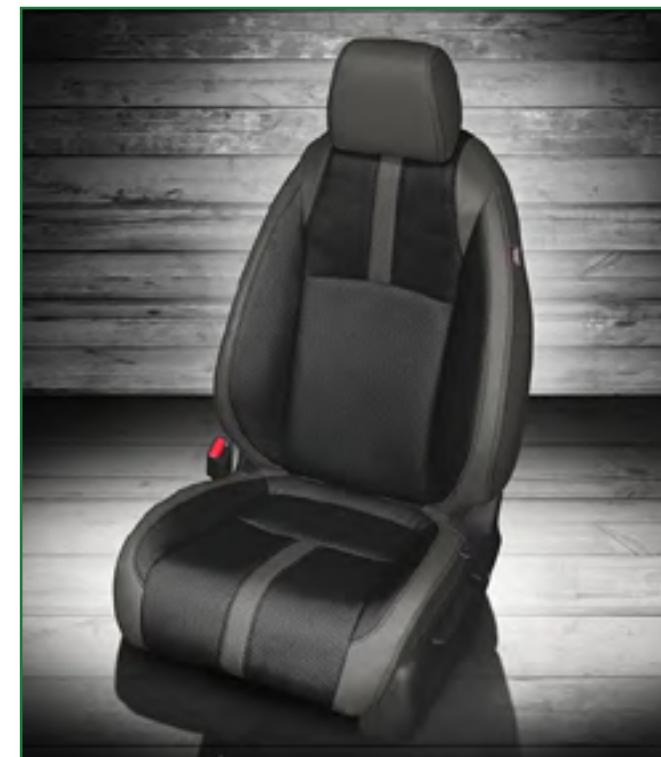

VIS CODE: K1704-109
Ice Grey wrap, Black body, Perf body, Perf wings, Black contrast all stitch