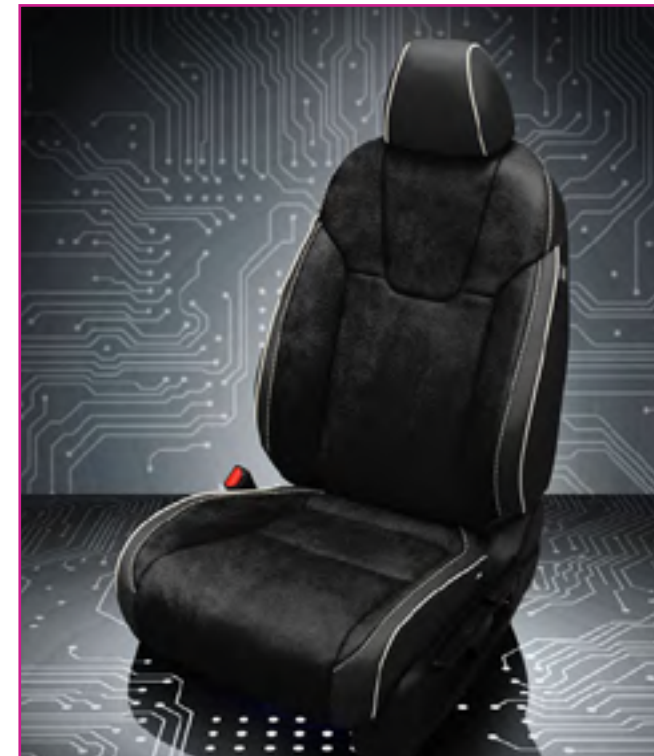

VIS CODE: K1702-100
Black wrap, Raven Suede skin body, Raven Suede skin wings, Pearl contrast all stitch, Pearl piping