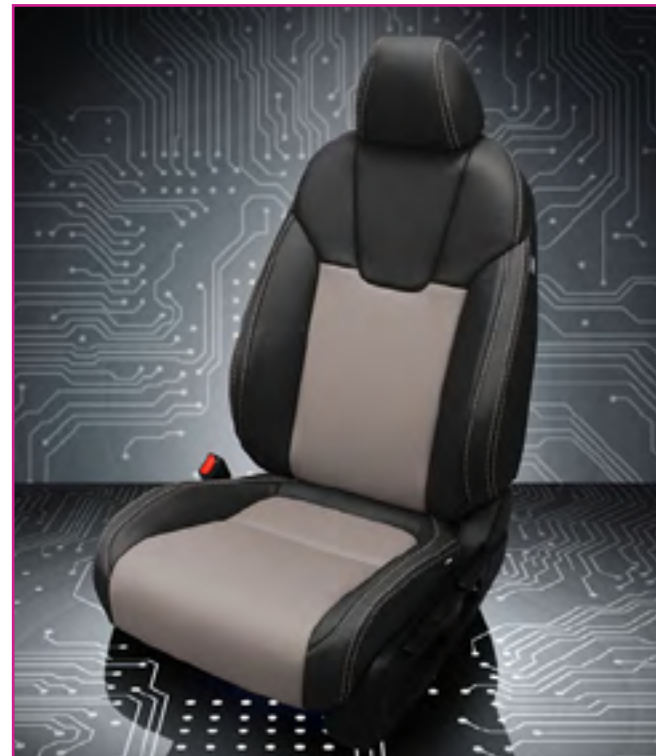

VIS CODE: K1696-100
Black wrap, Dove Grey combo, Dove Grey contrast all stitch