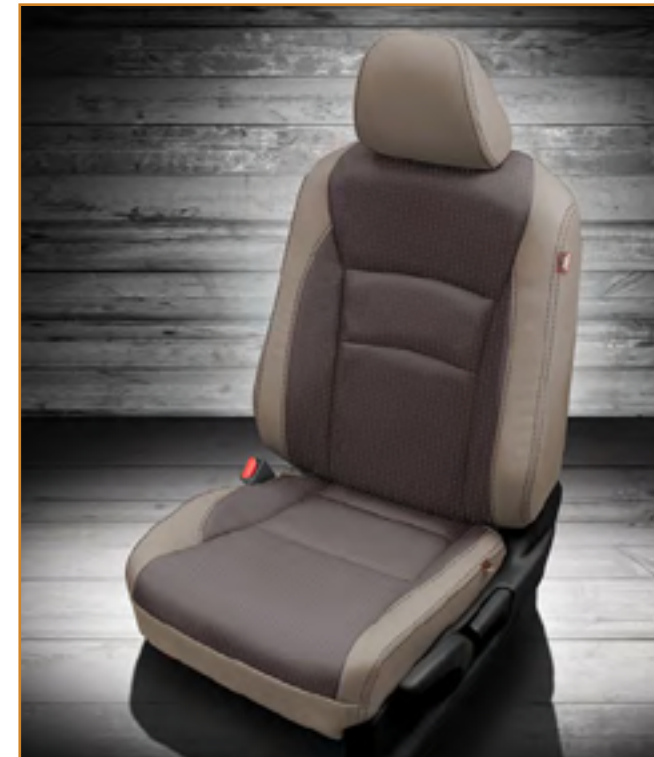

VIS CODE: K1905-110
Puddy wrap, Barracuda Java-Natural body, Barracuda Java-Natural wings, Java contrast all stitch