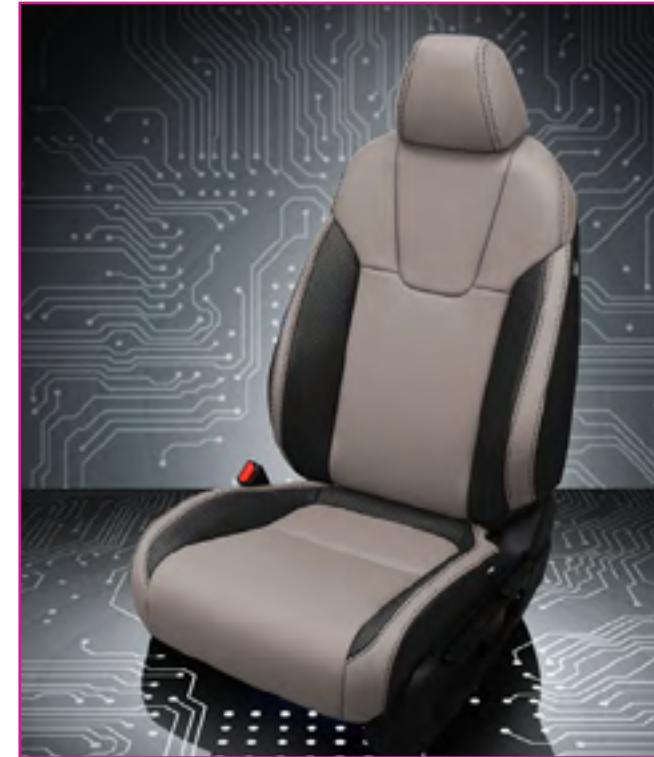

VIS CODE: K1697-100
Black wrap, Dove Grey faces, Black perf wings, Black contrast all stitch