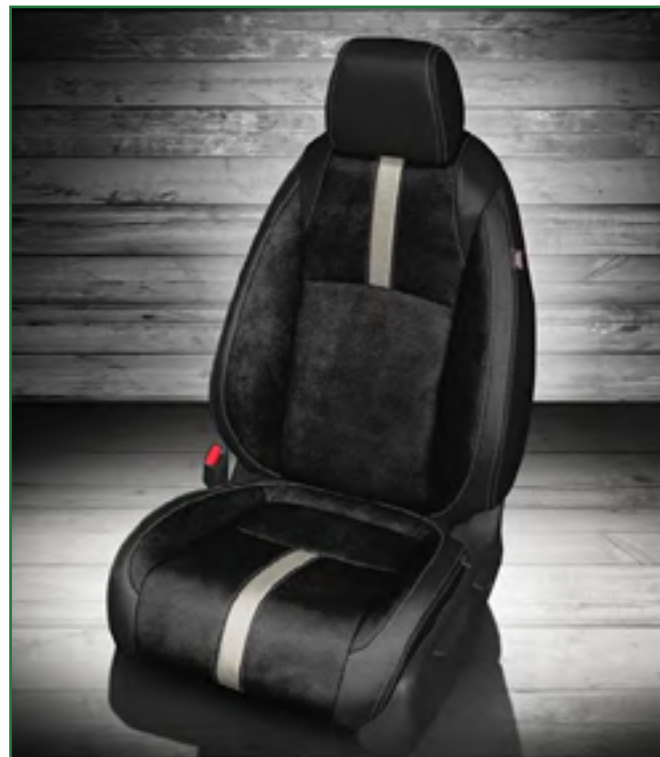

VIS CODE: K1711-100
Black wrap, Raven Suede-like body, Carbon Nickel Vinyl wings, Silver contrast all stitch