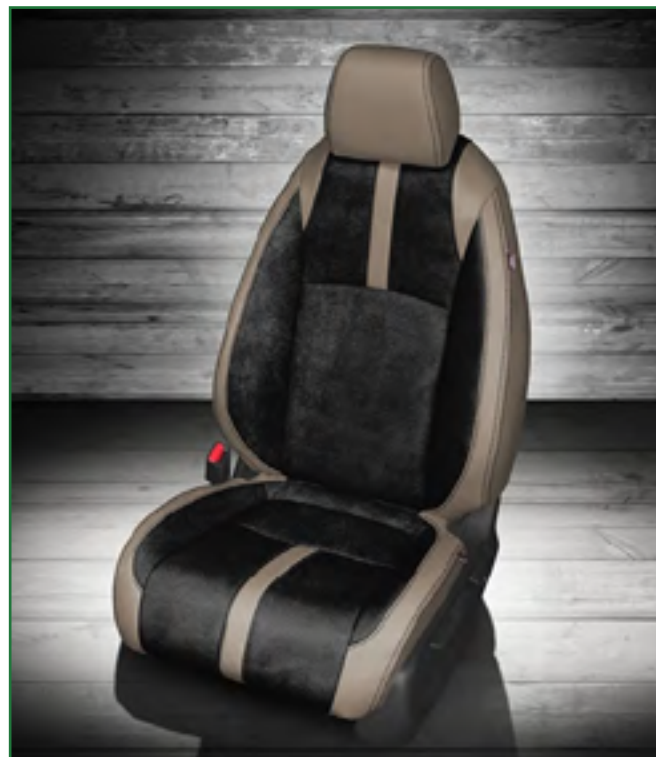

VIS CODE: K1705-113
Beach wrap, Raven Suedezkin body, Black contrast
all stitch