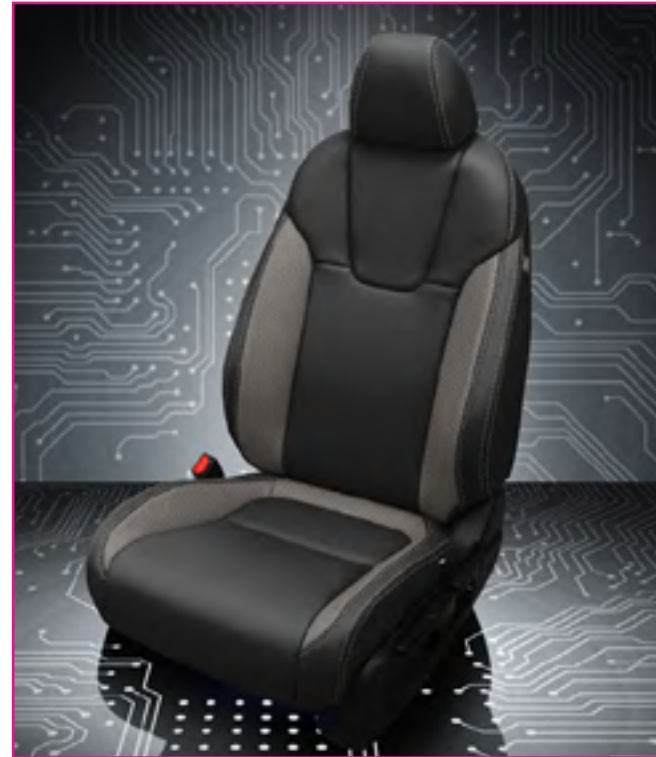

VIS CODE: K1699-100
Black wrap, Ash perf wings, Ash contrast all stitch